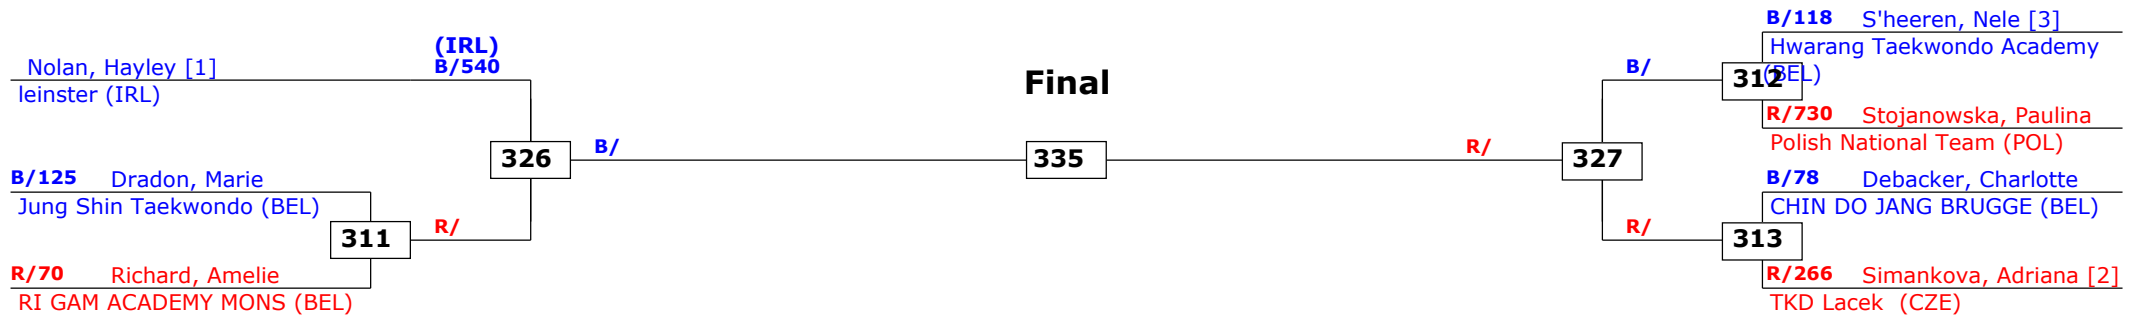

Belgian Open 2012 Kyorugi

Gent, Belgium

Tournament date: 31-3-2012 upto 1-4-2012

Juniors Female A -46 (Bantam)

Active competitors: 7

Competition date: 31-3-2012

Result legend: (PUN) Punishment
(WDR) Withdrawal (KO) Knock out
(DSQ) Disqualified (SDP) Sudden death
(RSC) Ref. stop contest (PTG) Points win (gap)
(SUP) Superiority (PTF) Points win (normal)