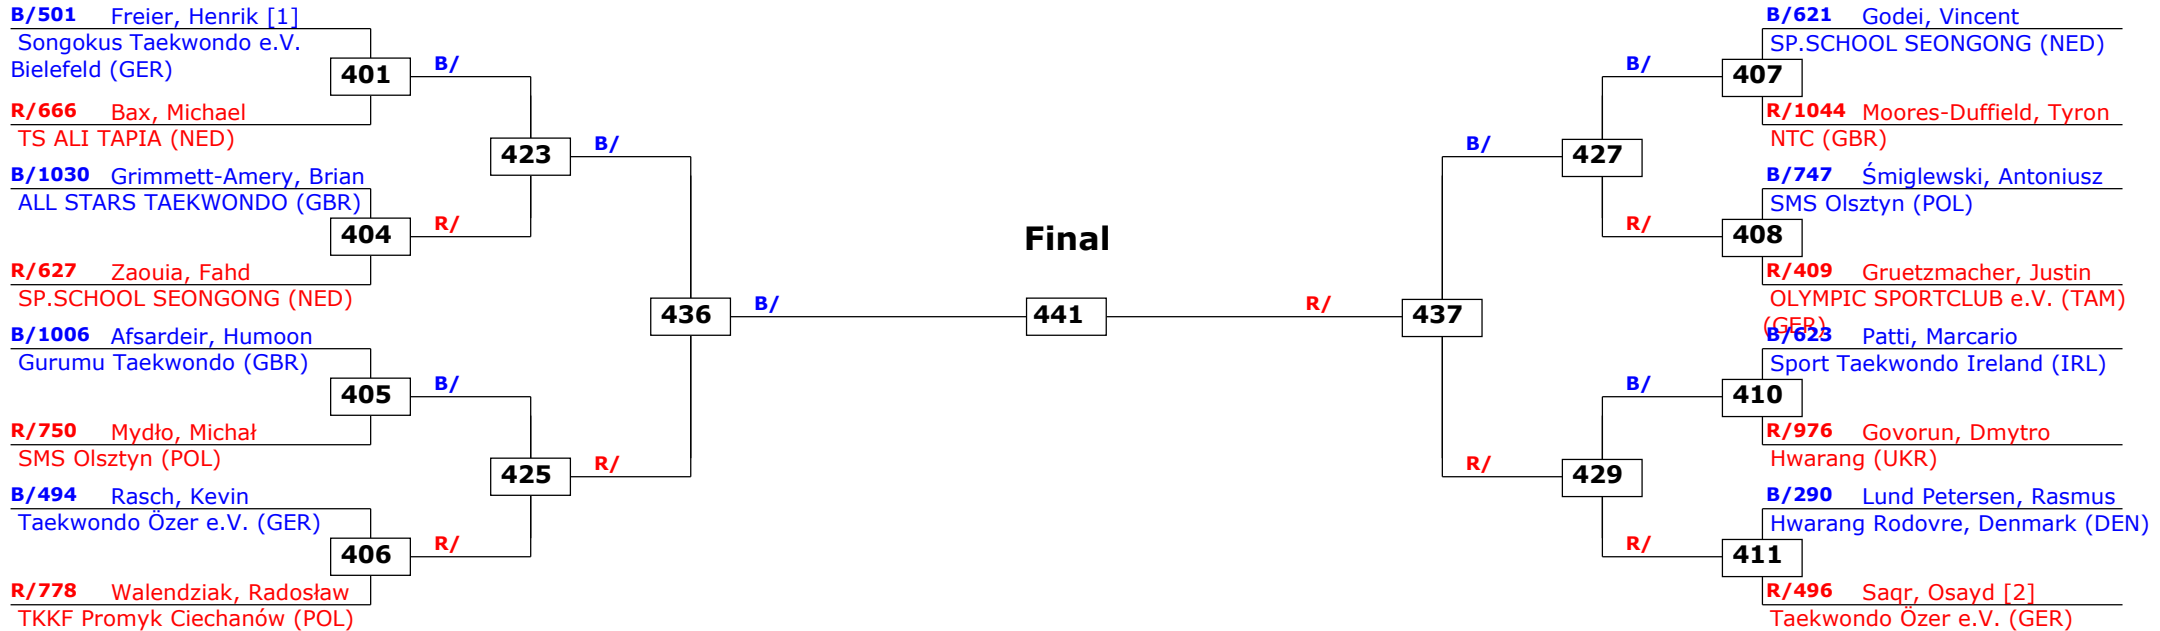

Belgian Open 2012 Kyorugi

Gent, Belgium

Tournament date: 31-3-2012 upto 1-4-2012

Juniors Male A -45 (Fin)

Active competitors: 16

Competition date: 31-3-2012

Result legend: (PUN) Punishment
(WDR) Withdrawal (KO) Knock out
(DSQ) Disqualified (SDP) Sudden death
(RSC) Ref. stop contest (PTG) Points win (gap)
(SUP) Superiority (PTF) Points win (normal)

Prize winners:

1st rnd

QF

SF

Final

SF

QF

1st rnd