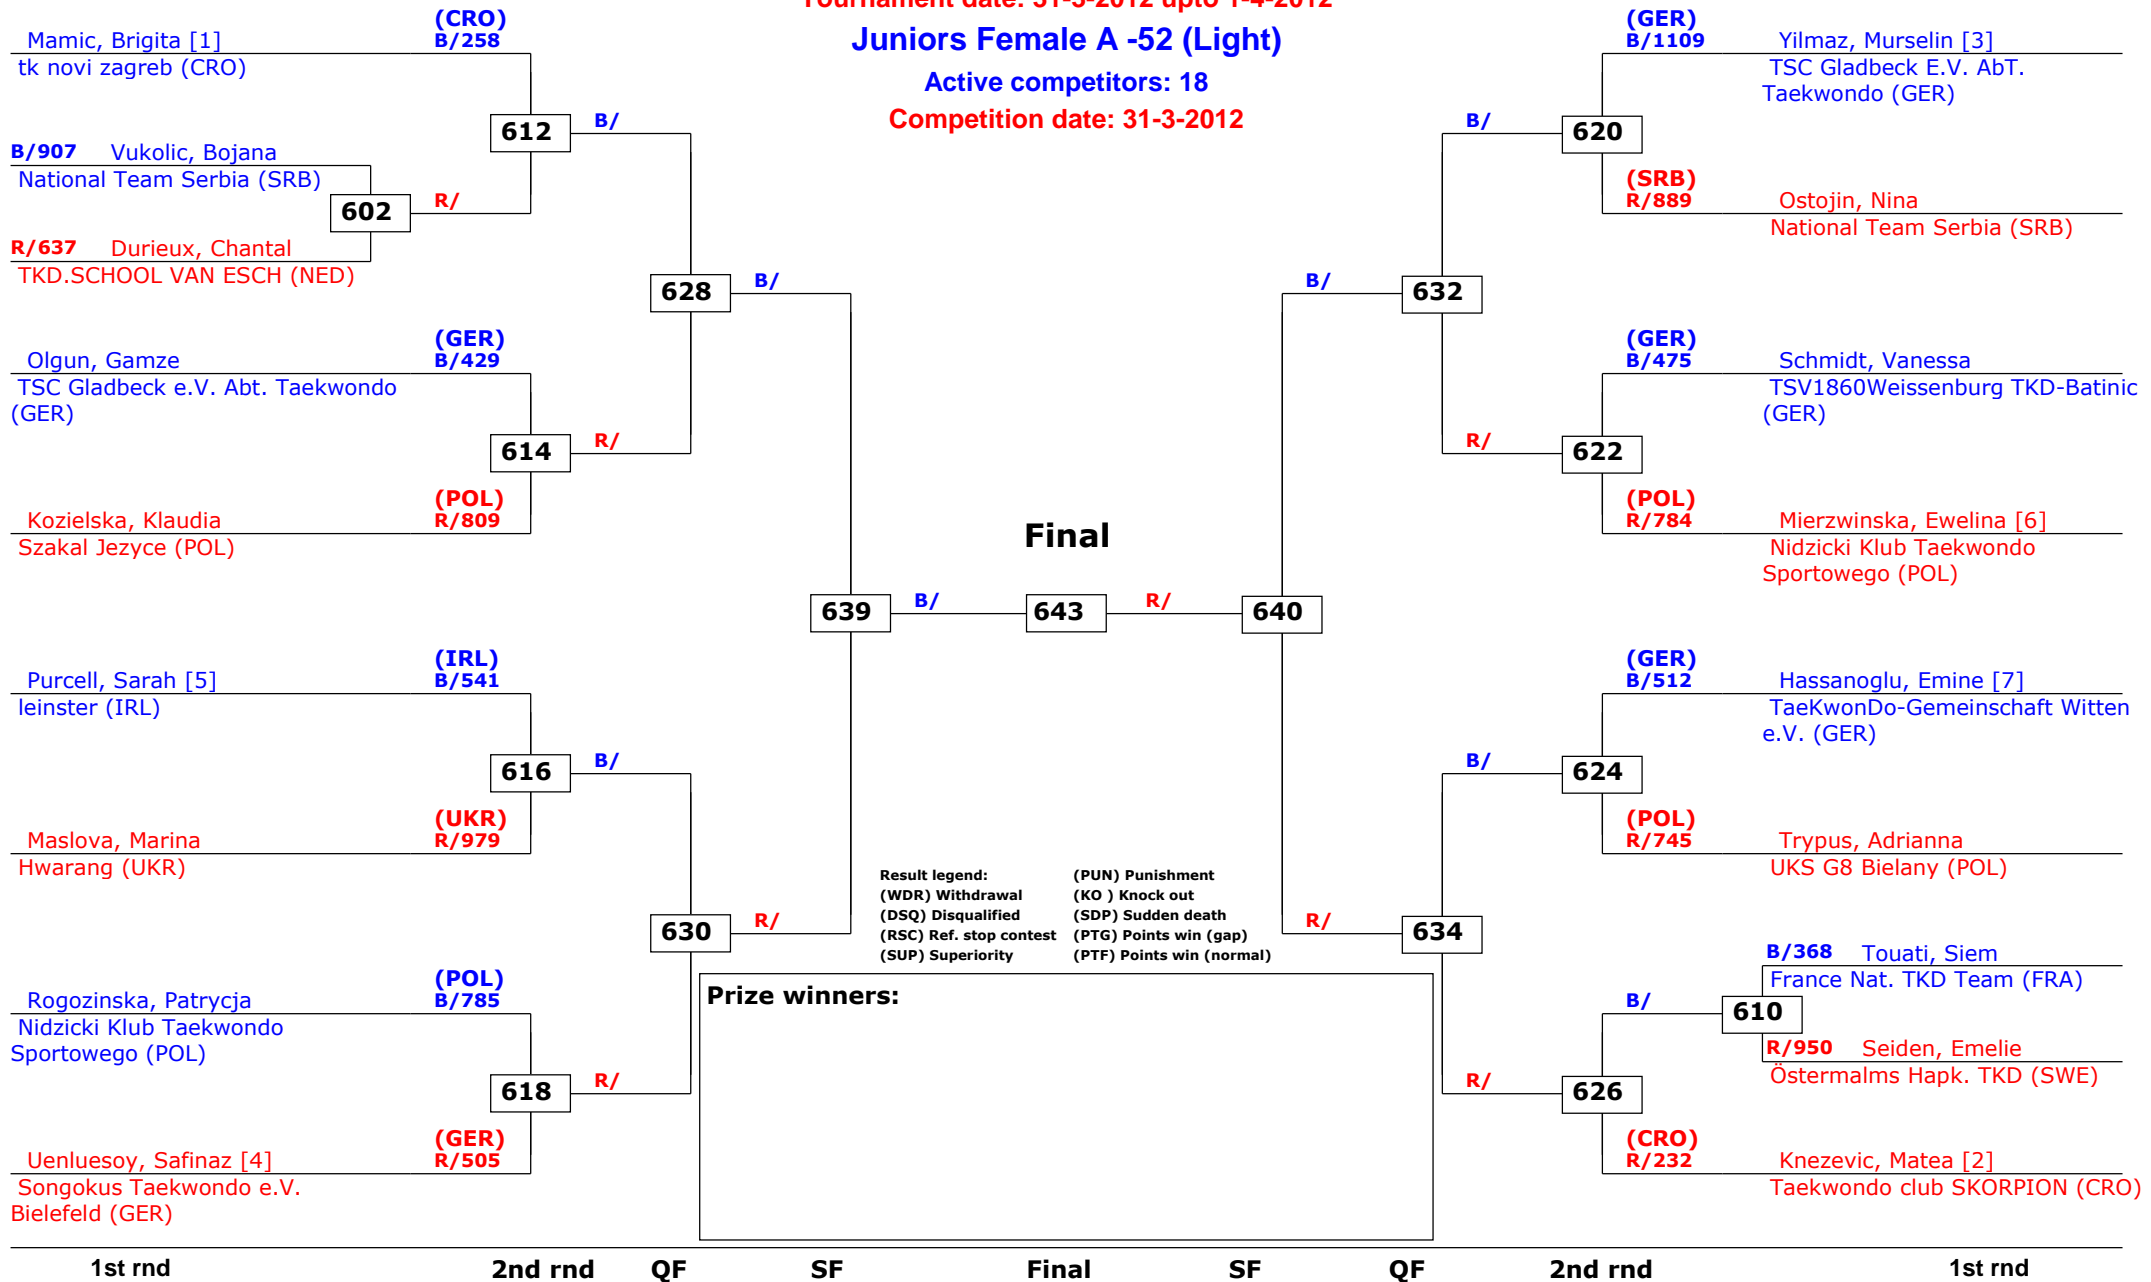

Belgian Open 2012 Kyorugi

Gent, Belgium

Tournament date: 31-3-2012 upto 1-4-2012

Juniors Female A -46 (Bantam)

Active competitors: 7

Competition date: 31-3-2012

Result legend: (PUN) Punishment
(WDR) Withdrawal (KO) Knock out
(DSQ) Disqualified (SDP) Sudden death
(RSC) Ref. stop contest (PTG) Points win (gap)
(SUP) Superiority (PTF) Points win (normal)

Prize winners:

QF

SF

Final

SF

QF

Belgian Open 2012 Kyorugi

Gent, Belgium

Tournament date: 31-3-2012 upto 1-4-2012

Juniors Female A -52 (Light)

Active competitors: 18

Competition date: 31-3-2012

Belgian Open 2012 Kyorugi

Gent, Belgium

Tournament date: 31-3-2012 upto 1-4-2012
Juniors Female A -59 (Light Middle)
 Active competitors: 15
 Competition date: 31-3-2012

Belgian Open 2012 Kyorugi

Gent, Belgium

Tournament date: 31-3-2012 upto 1-4-2012

Juniors Female A -68 (Light Heavy)

Active competitors: 3

Competition date: 31-3-2012

Result legend: (PUN) Punishment
(WDR) Withdrawal (KO) Knock out
(DSQ) Disqualified (SDP) Sudden death
(RSC) Ref. stop contest (PTG) Points win (gap)
(SUP) Superiority (PTF) Points win (normal)