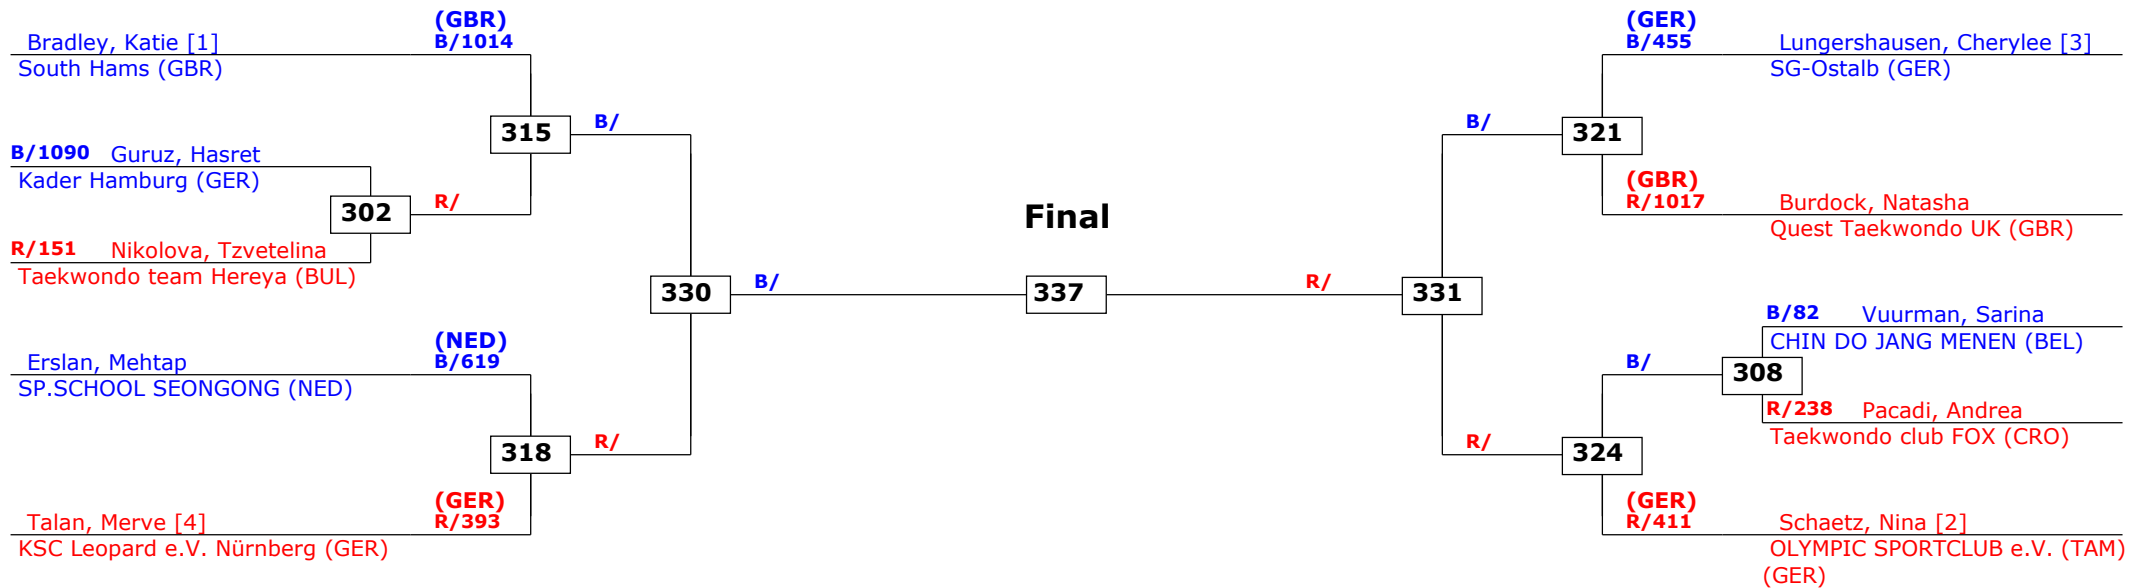

Prize winners:

Belgian Open 2012 Kyorugi

Gent, Belgium

Tournament date: 31-3-2012 upto 1-4-2012

Juniors Female A -42 (Fin)

Active competitors: 10

Competition date: 31-3-2012

Result legend:
 (WDR) Withdrawal (DSQ) Disqualified (RSC) Ref. stop contest (SUP) Superiority
 (PUN) Punishment (KO) Knock out (SDP) Sudden death (PTG) Points win (gap) (PTF) Points win (normal)

Prize winners:

1st rnd

QF

SF

Final

SF

QF

1st rnd