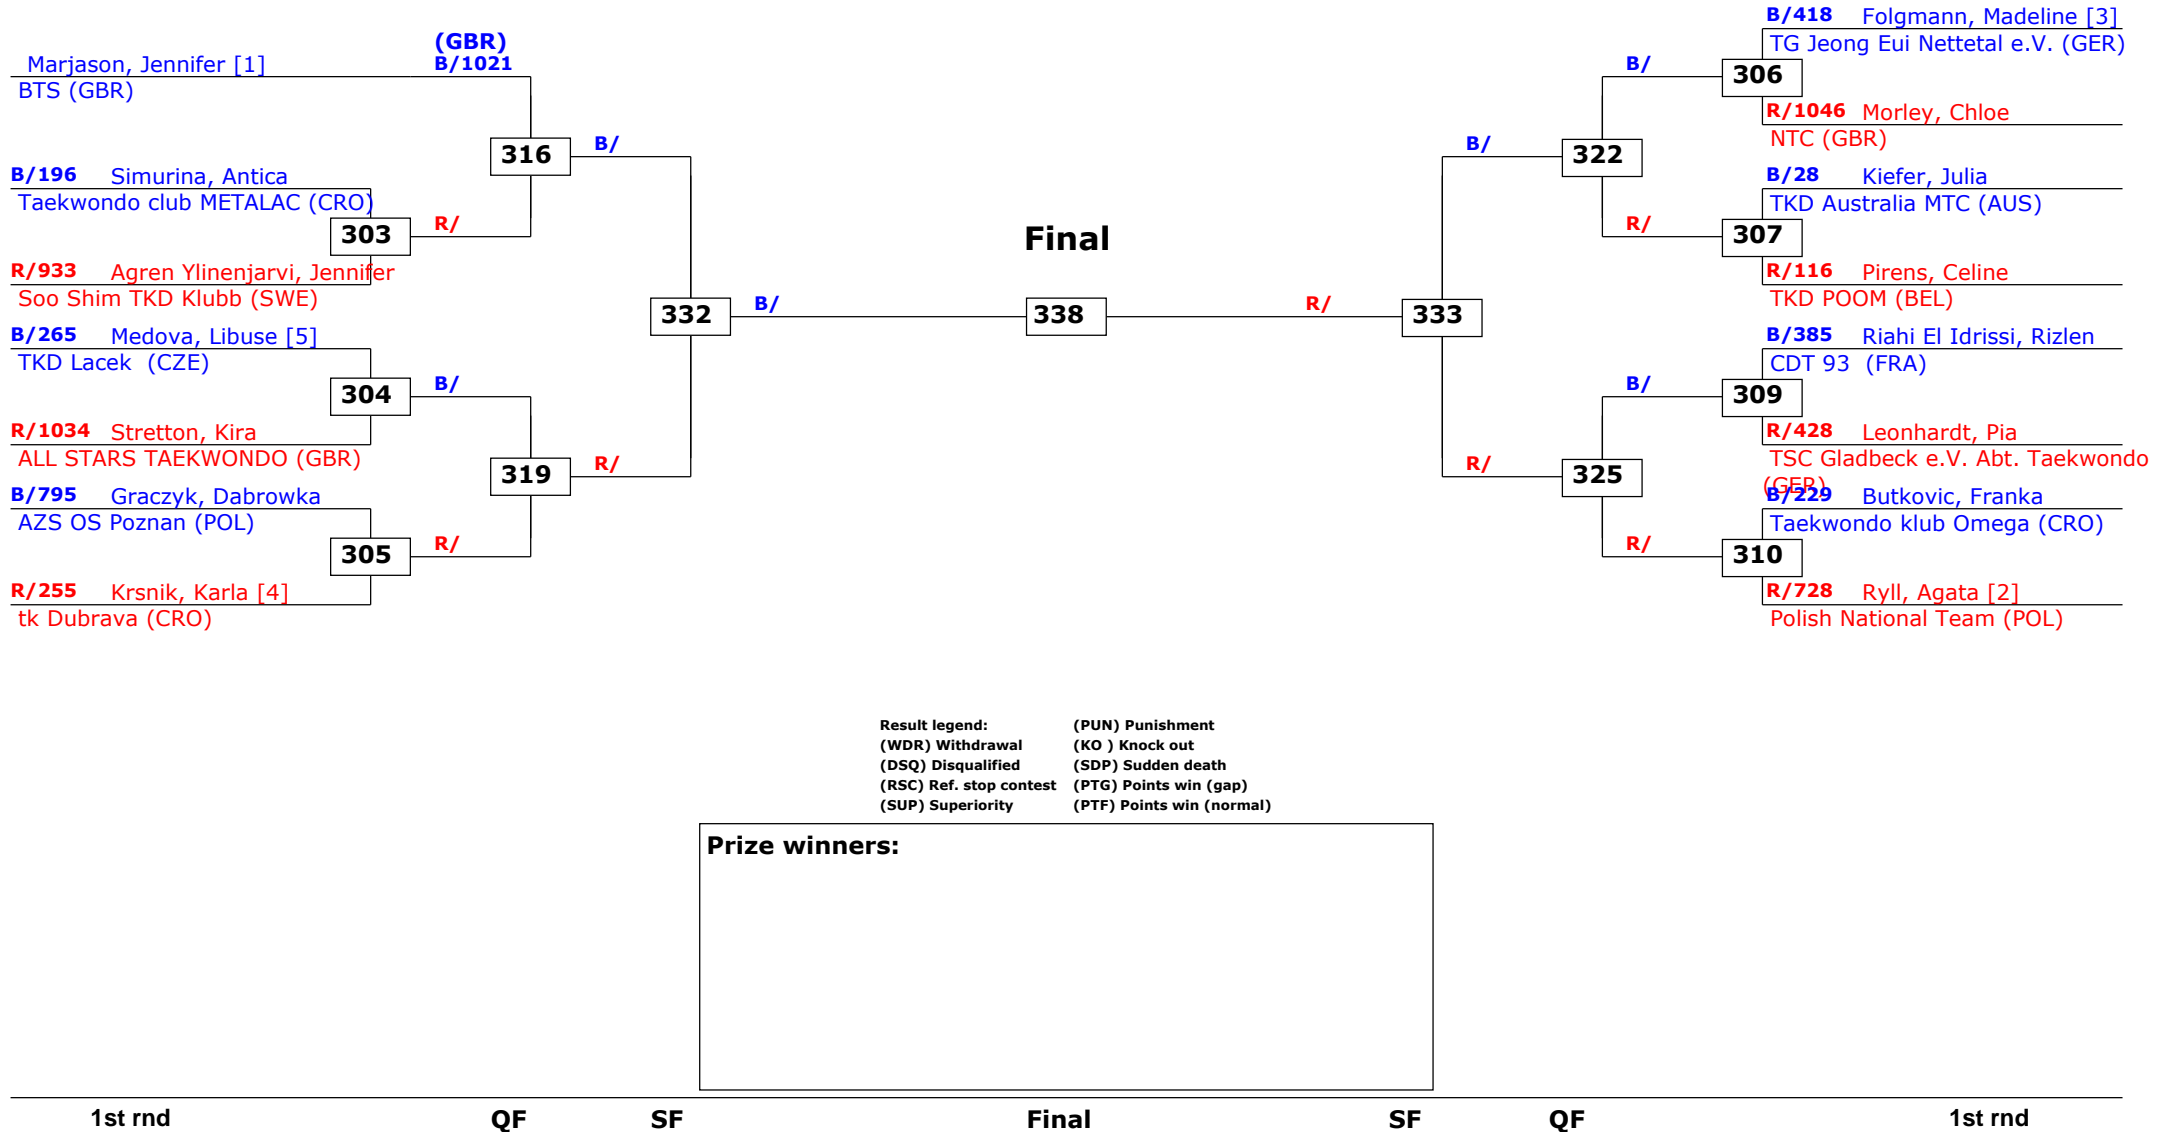

Belgian Open 2012 Kyorugi

Gent, Belgium

Tournament date: 31-3-2012 upto 1-4-2012

Juniors Female A -46 (Bantam)

Active competitors: 7

Competition date: 31-3-2012

Result legend: (PUN) Punishment
(WDR) Withdrawal (KO) Knock out
(DSQ) Disqualified (SDP) Sudden death
(RSC) Ref. stop contest (PTG) Points win (gap)
(SUP) Superiority (PTF) Points win (normal)

Tournament date: 31-3-2012 upto 1-4-2012

Juniors Female A -52 (Light)

Active competitors: 18

Competition date: 31-3-2012

Belgian Open 2012 Kyorugi

Gent, Belgium

Tournament date: 31-3-2012 upto 1-4-2012
Juniors Female A -59 (Light Middle)
 Active competitors: 15
 Competition date: 31-3-2012

Belgian Open 2012 Kyorugi

Gent, Belgium

Tournament date: 31-3-2012 upto 1-4-2012

Juniors Female A -68 (Light Heavy)

Active competitors: 3

Competition date: 31-3-2012

Result legend: (PUN) Punishment
(WDR) Withdrawal (KO) Knock out
(DSQ) Disqualified (SDP) Sudden death
(RSC) Ref. stop contest (PTG) Points win (gap)
(SUP) Superiority (PTF) Points win (normal)