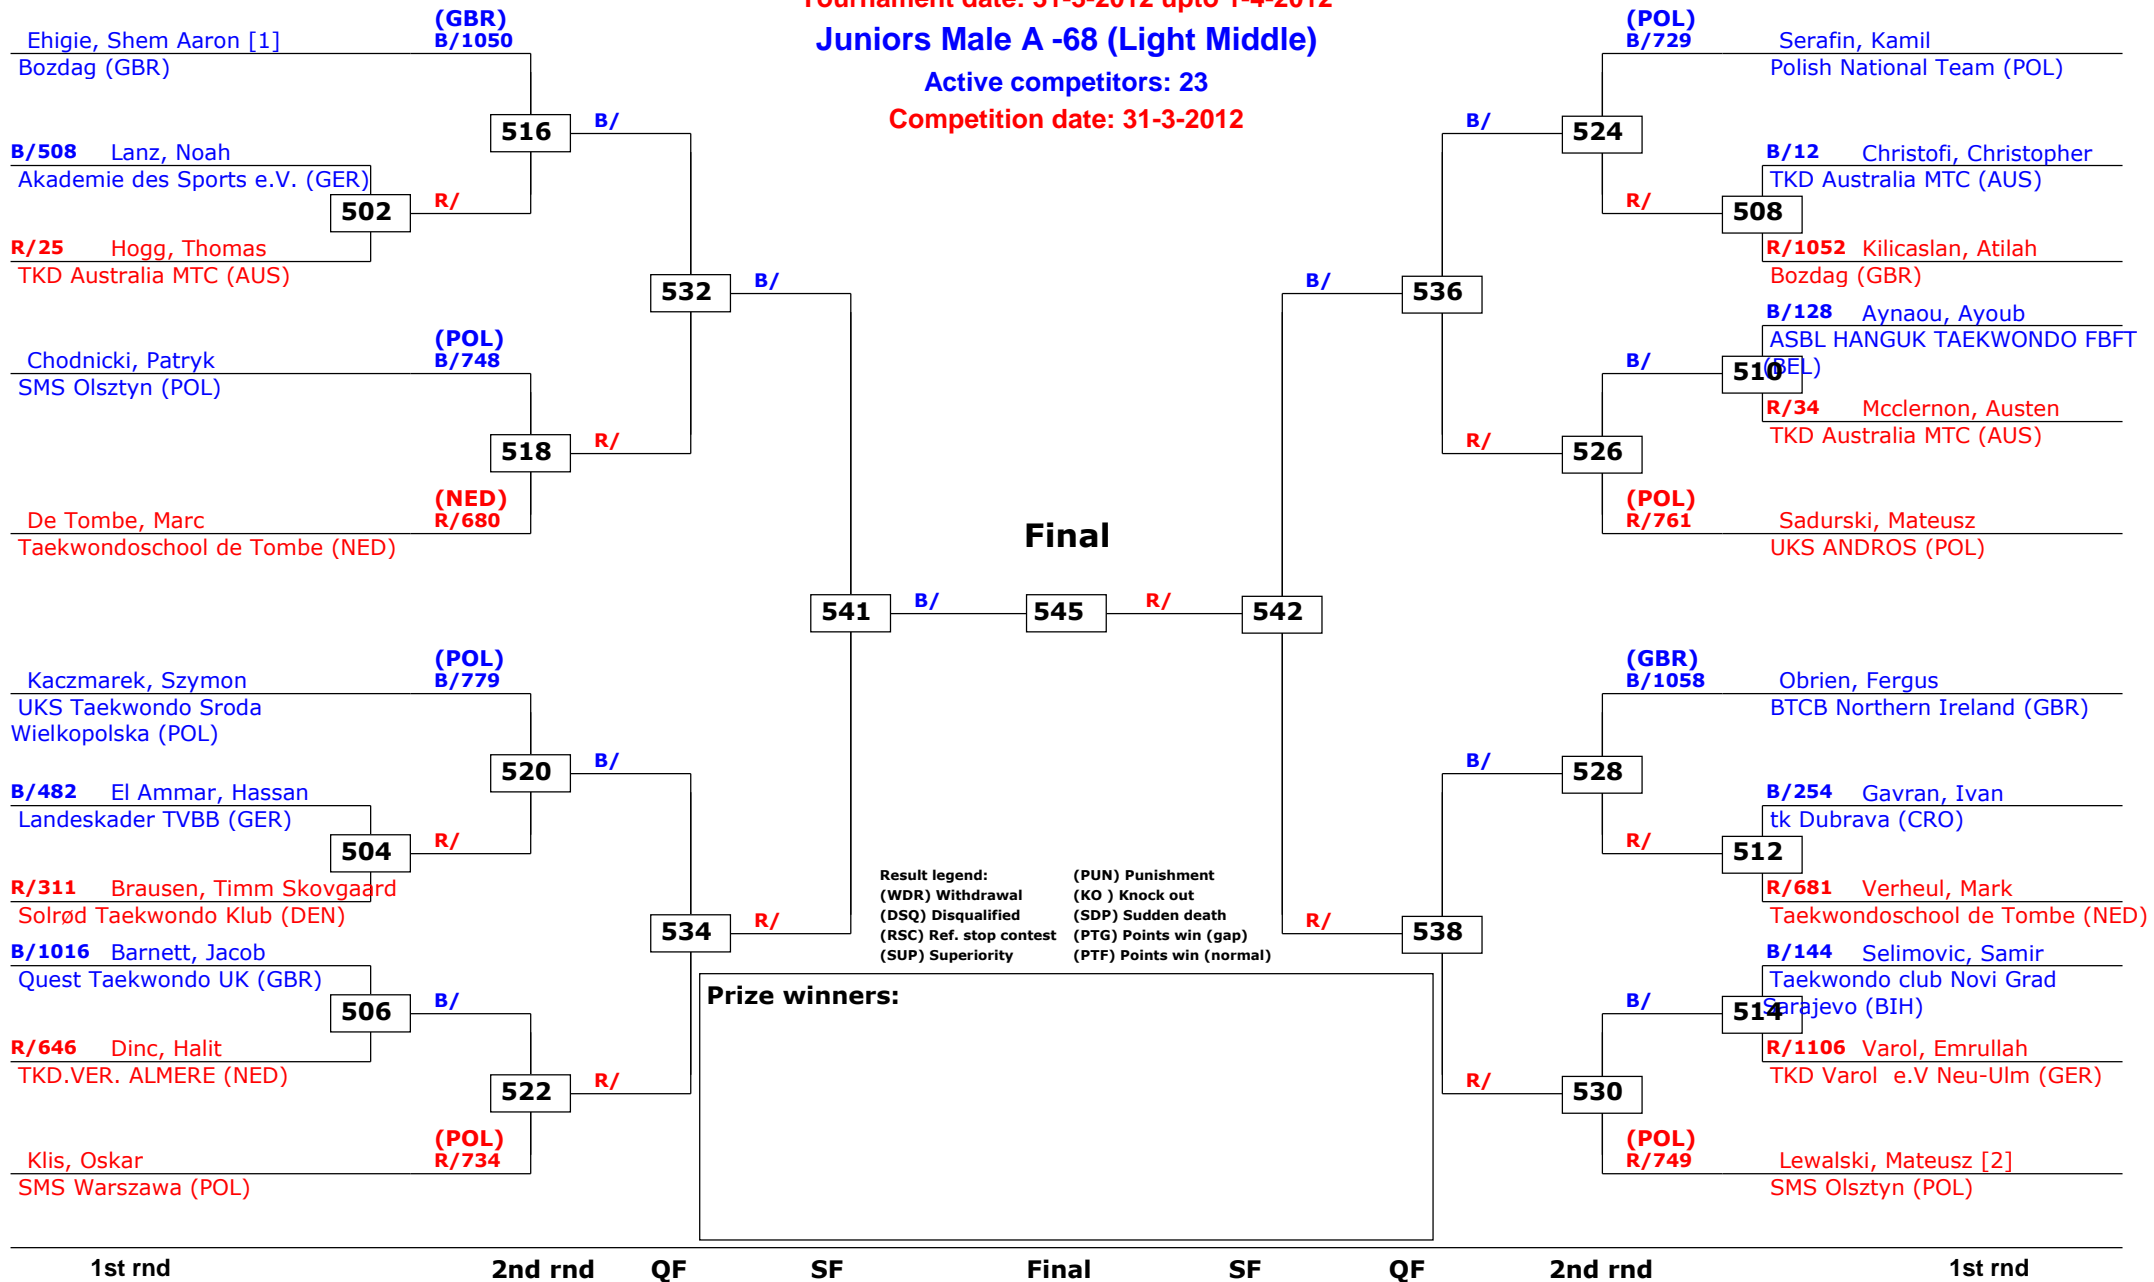

Belgian Open 2012 Kyorugi

Gent, Belgium

Tournament date: 31-3-2012 upto 1-4-2012

Juniors Male A -68 (Light Middle)

Active competitors: 23

Competition date: 31-3-2012