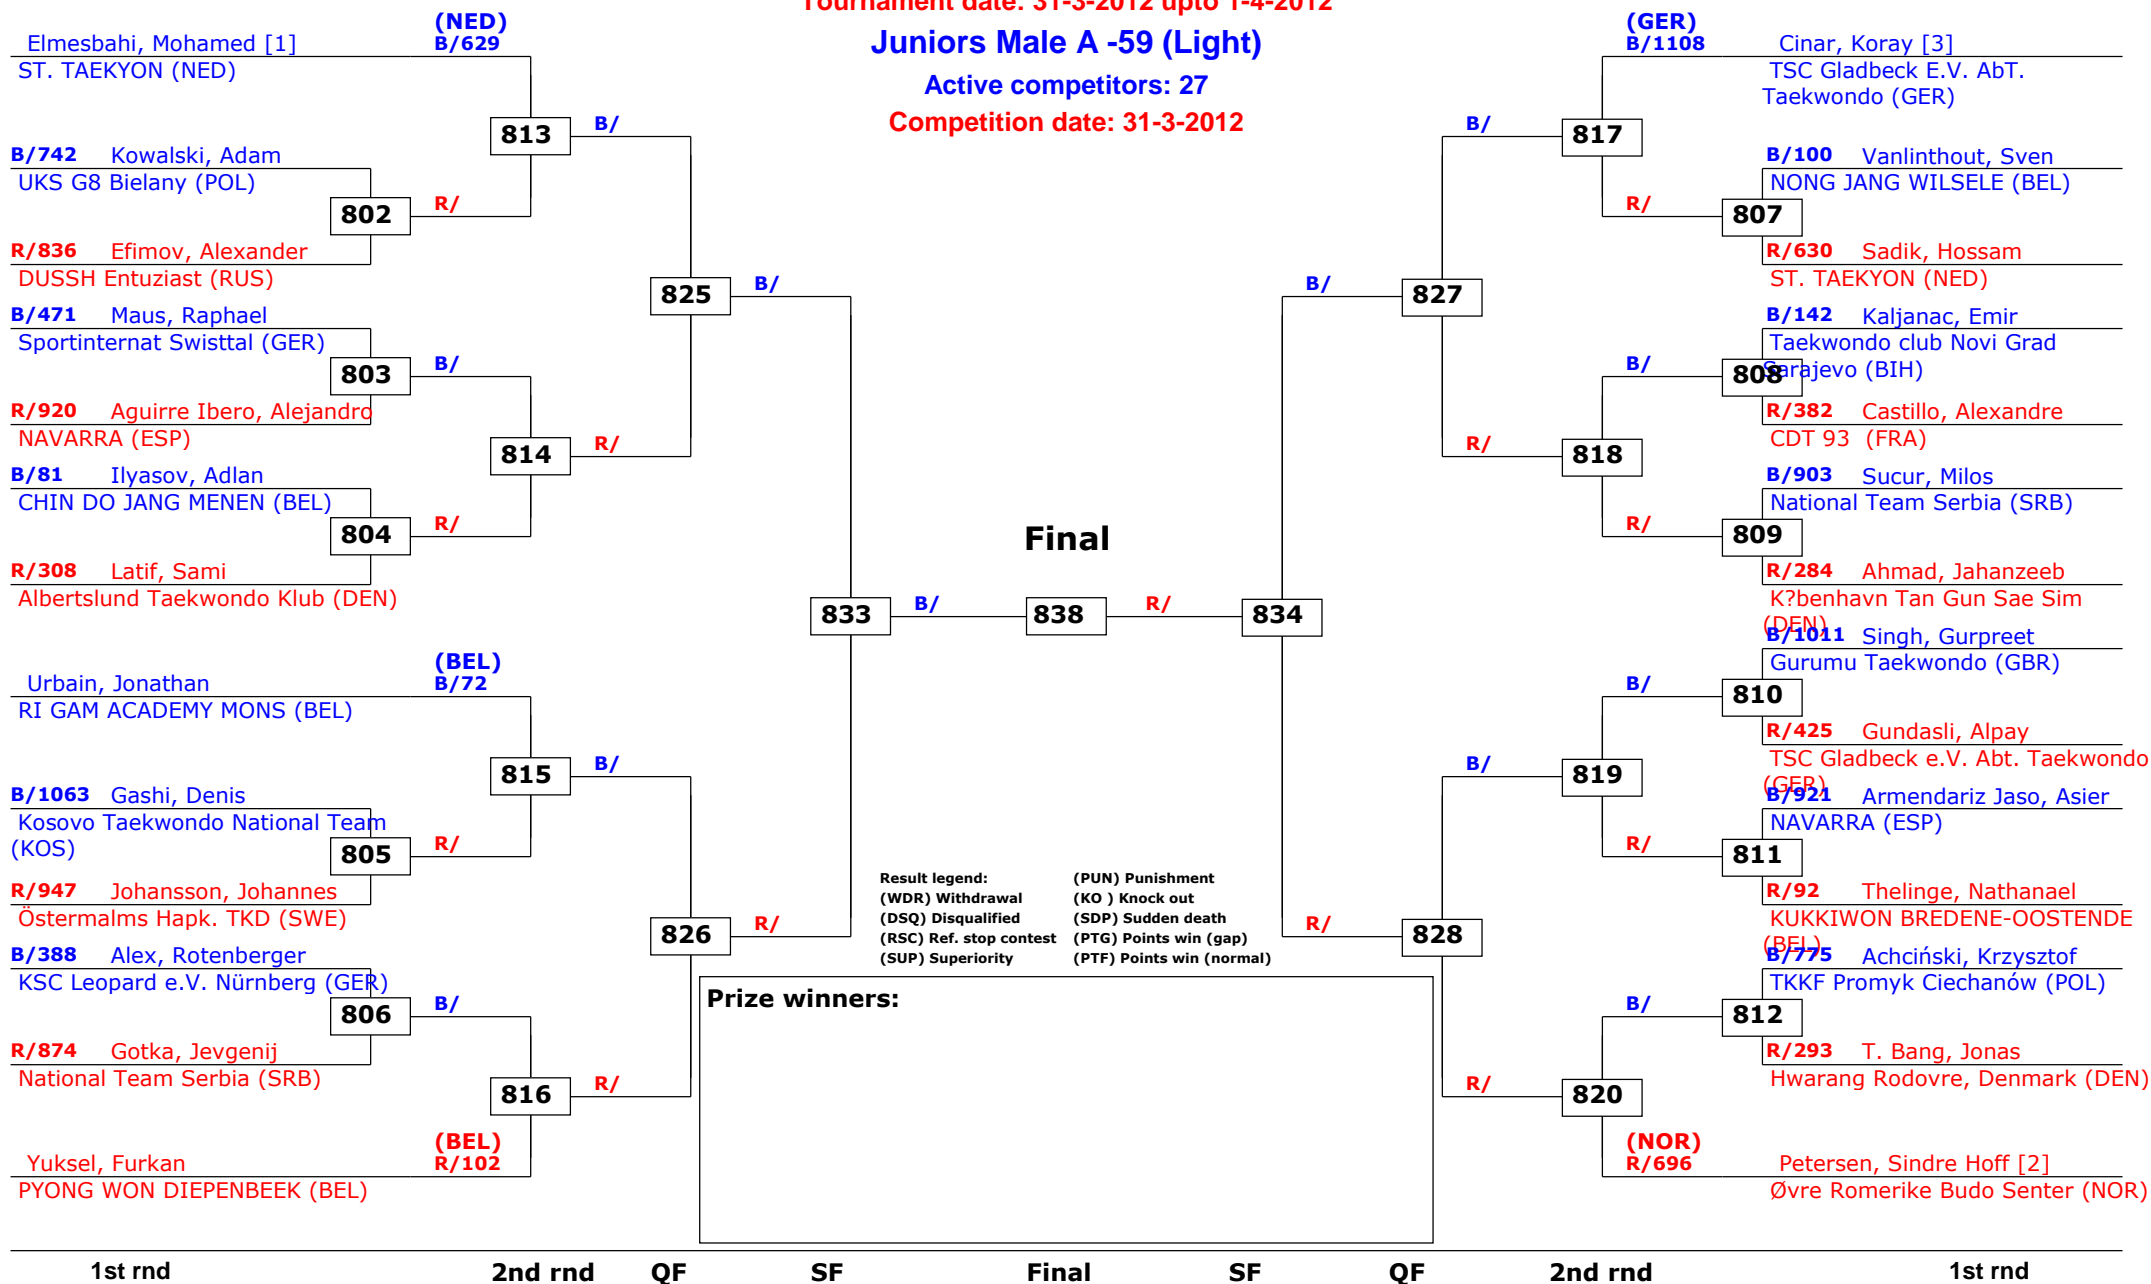

Belgian Open 2012 Kyorugi

Gent, Belgium

Tournament date: 31-3-2012 upto 1-4-2012

Juniors Male A -59 (Light)

Active competitors: 27

Competition date: 31-3-2012

Belgian Open 2012 Kyorugi

Gent, Belgium

Tournament date: 31-3-2012 upto 1-4-2012

Juniors Male A -68 (Light Middle)

Active competitors: 23

Competition date: 31-3-2012

Belgian Open 2012 Kyorugi

Gent, Belgium

Tournament date: 31-3-2012 upto 1-4-2012